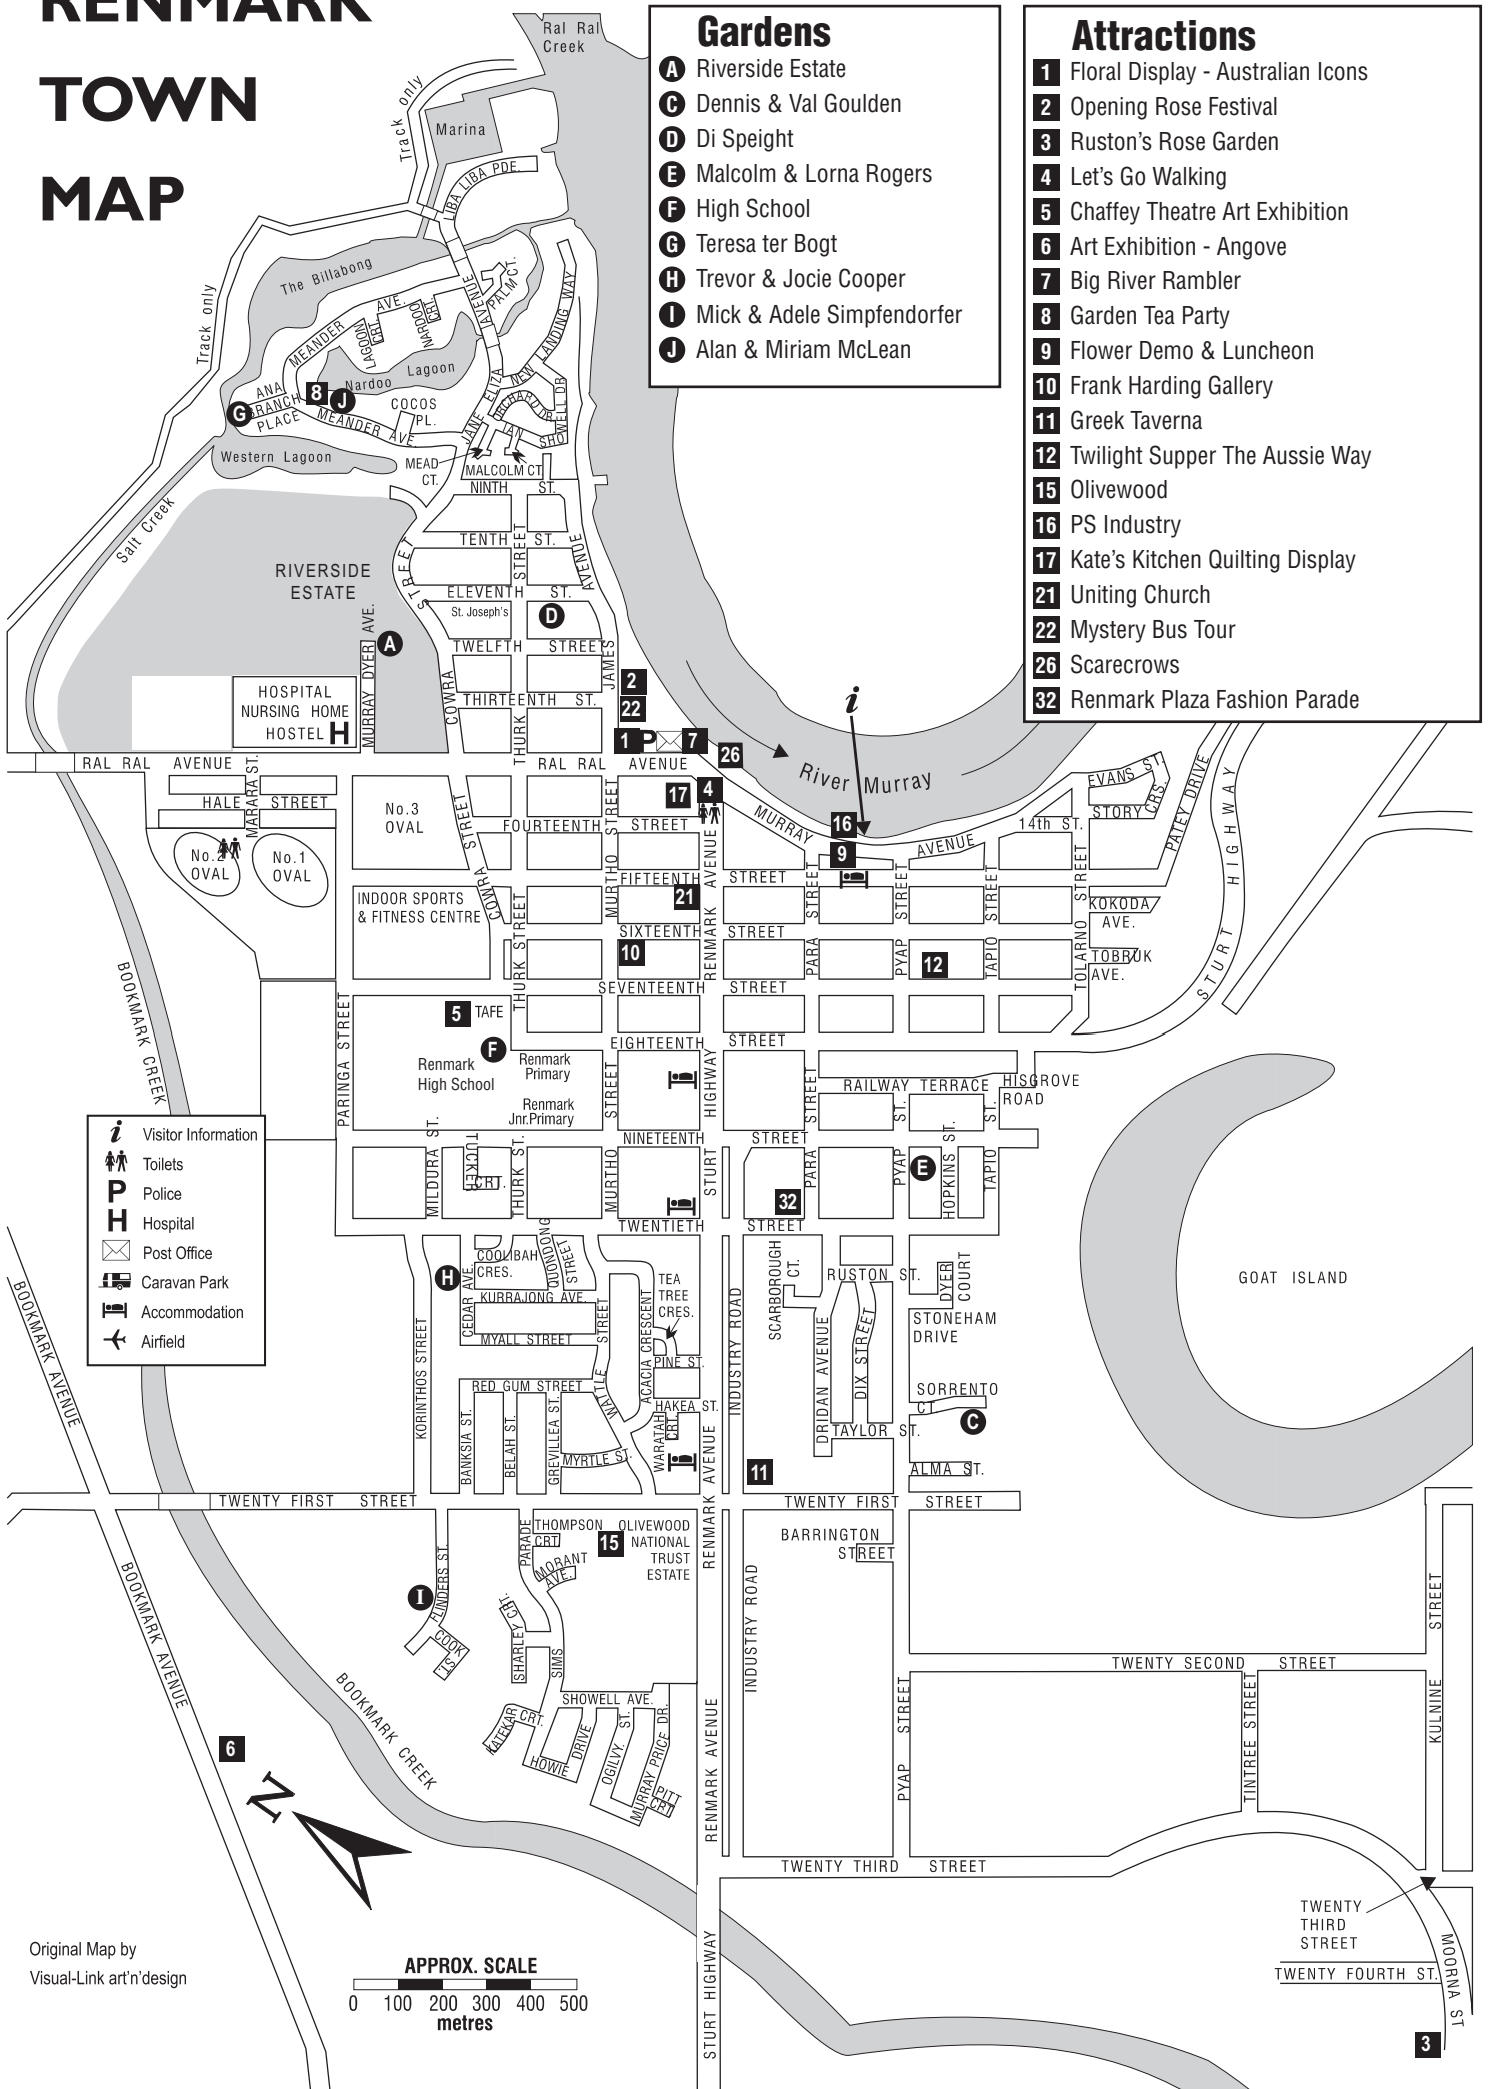

RENMARK TOWN MAP

Gardens

- A** Riverside Estate
- G** Dennis & Val Goulden
- D** Di Speight
- E** Malcolm & Lorna Rogers
- F** High School
- G** Teresa ter Bogt
- H** Trevor & Jocie Cooper
- I** Mick & Adele Simpendorfer
- J** Alan & Miriam McLean

Attractions

- 1** Floral Display - Australian Icons
- 2** Opening Rose Festival
- 3** Ruston's Rose Garden
- 4** Let's Go Walking
- 5** Chaffey Theatre Art Exhibition
- 6** Art Exhibition - Angove
- 7** Big River Rambler
- 8** Garden Tea Party
- 9** Flower Demo & Luncheon
- 10** Frank Harding Gallery
- 11** Greek Taverna
- 12** Twilight Supper The Aussie Way
- 15** Olivewood
- 16** PS Industry
- 17** Kate's Kitchen Quilting Display
- 21** Uniting Church
- 22** Mystery Bus Tour
- 26** Scarecrows
- 32** Renmark Plaza Fashion Parade

- i** Visitor Information
- ♿** Toilets
- P** Police
- H** Hospital
- ✉** Post Office
- 🏠** Caravan Park
- 🏠** Accommodation
- ✈** Airfield

Original Map by
Visual-Link art'n'design