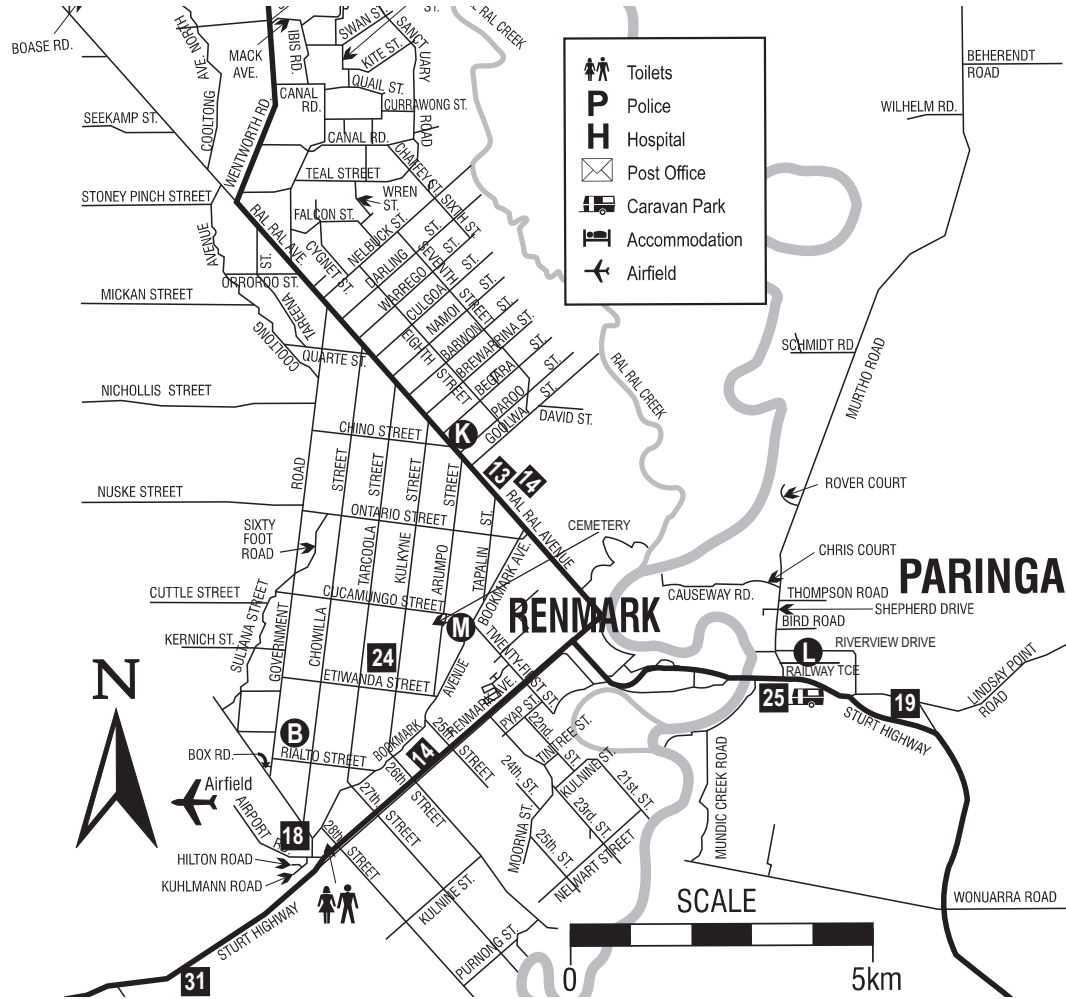

# DISTRICT MAP KEY

## Attractions

- 13** McCormick Centre
- 14** Riverland Woodworkers
- 18** Bredl's Wildlife Park
- 19** Goanna Hill Art Gallery
- 24** mARTerdom Gallery
- 25** Cammies Art Display
- 31** Twilight Golf

	Toilets
	Police
	Hospital
	Post Office
	Caravan Park
	Accommodation
	Airfield

Original Map by  
Visual-Link art'n'design